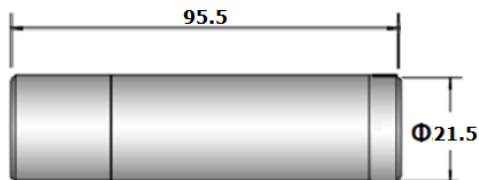

↑ SD card Slot

Dimensions :

Ring Bracket (option)

SPECIFICATION		
Image	Image Sensor	Sony Starvis 2.07Mega Pixels Image Sensor
	Size	1/2.8 inch
	Scan method	Progressive Scan
	Total Pixels	1945(H) x 1109(V), 2.16 Mega Pixels
	Effective Pixels	1945(H)x 1097(V), 2.13 Mega Pixels
Camera Web Control	Exposure	Auto(1/30~1/30000), (ANTI-SAT_ON / AE SPEED)
		AGC (0~10)
		Sens-up (OFF.x2.x4.x8.x16.x32)
	Low Illumination	0.05Lux / Sen-up :0.005Lux
	Day & Night	AUTO / AUTO-Ext / PRESET / MANUAL
	Backlight Comp.	HLC / BLC
	Motion Detection	OFF / ON
	D N R	2DNR, 3DNR - HDR
	Image adjust.	SHARPNESS/DEFOG/SHADING/PRIVACY
		GAMMMA / MIRROR ,FLIP
	White Balance	Auto(indoor) / Auto(Outdoor) / Push/ User
	Output Set	Real WDR (15fps WDR on / WDR Off)
		3DNR LEVEL (LOW / MIDDLE / HIGH)
System	Camera Title / Language	
Camera RTC	SNTP Enable (ON /OFF)	
Option	uSD Max. Capacity	yes
Lens	Focal Length	3.97mm ± 5% (f=1.6)
	F.O.V.	H87.6° x V46.4° x D104.5°
Physical Spec	Dimension.	Ø21.5 x 95.5
	Bracket Holder	Ring Type : Option
System	OS	Embedded Linux
Network	Interface	RJ45 10/100 Base-T PoE
	Protocol	TCP/IP, UDP/IP, DHCP, AUTO IP, JGMP, ICMP, HTTP, UPnP, FTP, SMTP, SNTP, DNx, RTSP, RTMP
	Onvif	The latest one
	Simultaneous Access	Max. 4 user
	Compress Format	H.264 / MJPEG
	Resolution	1920x1080 (Full HD) / 1920x720 (HD)
		800x600 (SVGA) / 640x480(VGA) / 320x240 (QVGA)
	Max. Frame Rate	H.264 1080p@30fps + VGA@30fps
	Video Streaming	Simultaneously H.264 and MJPEG
		Independent Frame Rate and Bandwidth Control, VBR/CBR Mode
Client Software	Built-in Web,ONVIF(gSOAP,profile S: Spec2.4)	
uSD Card	SDIO 3.0	
Power	Power Input	DC12V, PoE (IEEE802.3af)
	Consumption	DC12V(1.8W)
Operation Temp./Storage Temp.		'-10°C - +50°C / '-20°C - +60°C