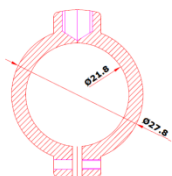

↑ SD card Slot

Dimensions :

Ring Bracket (option)

SPECIFICATION		
Image	Image Sensor	Sony Starvis 2.07Mega Pixels Image Sensor
	Size	1/2.8 inch
	Scan method	Progressive Scan
	Total Pixels	1945(H) x 1109(V), 2.16 Mega Pixels
	Effective Pixels	1945(H)x 1097(V), 2.13 Mega Pixels
Camera Web Control	Exposure	Auto(1/30~1/30000), (ANTI-SAT_ON / AE SPEED)
		AGC (0~10)
		Sens-up (OFF.x2.x4.x8.x16.x32)
	Low Illumination	0.05Lux / Sen-up :0.005Lux
	Day & Night	AUTO / AUTO-Ext / PRESET / MANUAL
	Backlight Comp.	HLC / BLC
	Motion Detection	OFF / ON
	D N R	2DNR, 3DNR - HDR
	Image adjust.	SHARPNESS/DEFOG/SHADING/PRIVACY
		GAMMMA / MIRROR ,FLIP
	White Balance	Auto(indoor) / Auto(Outdoor) / Push/ User
	Output Set	Real WDR (15fps WDR on / WDR Off)
		3DNR LEVEL (LOW / MIDDLE / HIGH)
System	Camera Title / Language	
Camera RTC	SNTP Enable (ON /OFF)	
Option	uSD Max. Capacity	yes
Lens	Focal Length	3.97mm ± 5% (f=1.6)
	F.O.V.	H87.6° x V46.4° x D104.5°
Physical Spec	Dimension.	Ø21.5 x 95.5
	Bracket Holder	Ring Type : Option
System	OS	Embedded Linux
Network	Interface	RJ45 10/100 Base-T PoE
	Protocol	TCP/IP, UDP/IP, DHCP, AUTO IP, JGMP, ICMP, HTTP, UPnP, FTP, SMTP, SNTP, DNx, RTSP, RTMP
	Onvif	The latest one
	Simultaneous Access	Max. 4 user
	Compress Format	H.264 / MJPEG
	Resolution	1920x1080 (Full HD) / 1920x720 (HD)
		800x600 (SVGA) / 640x480(VGA) / 320x240 (QVGA)
	Max. Frame Rate	H.264 1080p@30fps + VGA@30fps
	Video Streaming	Simultaneously H.264 and MJPEG
		Independent Frame Rate and Bandwidth Control, VBR/CBR Mode
Client Software	Built-in Web,ONVIF(gSOAP,profile S: Spec2.4)	
uSD Card	SDIO 3.0	
Power	Power Input	DC12V, PoE (IEEE802.3af)
	Consumption	DC12V(1.8W)
Operation Temp./Storage Temp.		'-10°C - +50°C / '-20°C - +60°C