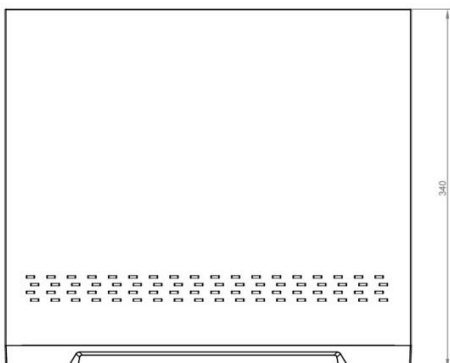

4MP Hybrid DVR | SAHD04SRG, SAHD08SRG, SAHD16SRG

<SAHD04SRG, SAHD08SRG>

<SAHD16SRG>

Ordering Information

Type	Part Number
4CH	SAHD04SRG
8CH	SAHD08SRG
16CH	SAHD16SRG

Dimensions (mm)

<SAHD04SRG, SAHD08SRG>

<SAHD16SRG>