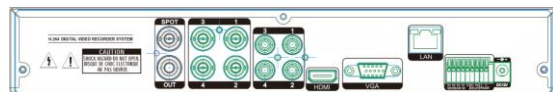

Rear Panel

<SAHD04SRG>

<SAHD08SRG>

<SAHD16SRG>

4MP Hybrid DVR | SAHD04SRG, SAHD08SRG, SAHD16SRG

Technical Specification

System		Third-party Support	
Main Processor	Single-core embedded processor	Third-party Support	AXIS, Canon, LG, Panasonic, Pelco and more
Operation System	Embedeed LINUX	Network	
Audio and Video		Interface	4ch/8ch Megabit Ethernet 16ch Gigabit Ethernet
camera input	4/8/16 Channel	Network Function	HTTP, TCP/IP, DHCP
Two-way talk	1Channel input, 1Channel Output RCA	Application	Windows 7/8/10(PC client system IE)/ MAC
Display		Web Browser	Internet Exploer, Safari,
Interface	1 HDMI, 1 VGA, 1 Composit	Max. User Access	16 users
Recolution	4ch : 1280x1024, 1280x720, 1920x1080, 2560x1440 8ch/16ch : 1280x1024, 1280x720 1920x1080, 2560x1440, UHD	Smart Phon	Androdi, iPhone for live and search
Decoding Capacity	1080p@25, 30fps, 3MP@18~30fps 4MP@12~30fps	Storage	
Multi-screen Display	4ch:1,4 8ch:1,4,6,8,9 16ch : 1,4,6,8,9,13,16	Internal HDD	4ch/8ch 1 SATA Up to 10TB capacity for each HDD 16ch 2 SATA Up to 10TB capacity for each HDD
OSD	Camera Tilt, Time, Camera lock, Detection, Recording	e-SATA	1 e-SAT
Recording		HDD Mode	Single
Compression	H.264	Auxiliary Interface	
Resolution	4MP/3MP/1080P/1.3MP/720P etc.,	USB	2 ports(USB2.0)
Record Rate	200Mbps	RS232	x
Bit Rate	16Kbs~20Mbps per Channel	RS485	support
Record Mode	Manual, Schedule(Regular, Continuous), MD(Video detection, Motion, Detection, Vidoe Loss), Stop	Electrical	
Video Detection and Alam		Power Supply	4ch, 8ch : 48V adapter 16ch : AC100V~240V, 50~60Hz
Trigger Event	Recording, PTZ, Videoo Push, Email (snapshot), Buzzer and alarm out	Power Consumption	4ch, 8ch : 24W 16ch : 60W
Video Detection	Motion Detection MD zones(576) Video Loss and Tampering	Environmental	
Alarm Input	4/8/16 Channel	Operation Condition	0°C ~ +40°C (+32°F ~ +104°F), 0 ~ 80% RH
Relay Output	1 Channel	Storage Condition	0°C ~ +40°C (+32°F ~ +104°F), 0 ~ 80% RH
Playback and Back up		Construction	
Playback	1,4,6,8,9,13,16	Dimensions	4ch, 8ch : 300mm(W)x210mm(D)x48mm(H) 16ch : 380(W)x340(D)x50(H) mm
Search Mode	Calendar, Event, POS, Panorama, Thumbnail	Net Weight	3.36KG
Playback Function	Play, Pause, Stop, Rewidn, Fast play, Slow play, Next Camera, Previous Camera, Full Screen, Backup Selection, Digital Zoom	Gross Weight	4.44KG
Backup Mode	External HDD and Network, Thumb Drive	Certificate	
		CE	EN 60950-1:2006+A11:2009+A1:2010+A12:2011+A2:2013 EN55024:2010+A1:2015 EN 61000-3-2:2014, EN 61000-3-3:2013, EN 55032:2015
		FCC	47 CFR FCC Part 15 Subpart B: 2016 ANSI C63.4:2014