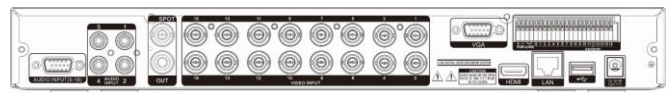

Rear Panel

<SAHD04SRG>

<SAHD08SRG>

<SAHD16SRG>

4MP Hybrid DVR | SAHD04SRG, SAHD08SRG, SAHD16SRG

Technical Specification

System		Third-party Support	
Main Processor	Single-core embedded processor	Third-party Support	AXIS, Canon, LG, Panasonic, Pelco and more
Operation System	Embedeed LINUX	Network	
Audio and Video		Interface	4ch/8ch Megabit Ethernet 16ch Gigabit Ethernet
camera input	4/8/16 Channel	Network Function	HTTP, TCP/IP, DHCP
Two-way talk	1Channel input, 1Channel Output RCA	Application	Windows 7/8/10(PC client system IE)/ MAC
Display		Web Browser	Internet Exploer, Safari,
Interface	1 HDMI, 1 VGA, 1 Composit	Max. User Access	16 users
Recolution	4ch : 1280x1024, 1280x720, 1920x1080, 2560x1440 8ch/16ch : 1280x1024, 1280x720 1920x1080, 2560x1440, UHD	Smart Phon	Androdi, iPhone for live and search
Decoding Capacity	1080p@25, 30fps, 3MP@18~30fps 4MP@12~30fps	Storage	
Multi-screen Display	4ch:1,4 8ch:1,4,6,8,9 16ch : 1,4,6,8,9,13,16	Internal HDD	4ch/8ch 1 SATA Up to 10TB capacity for each HDD 16ch 2 SATA Up to 10TB capacity for each HDD
OSD	Camera Tilt, Time, Camera lock, Detection, Recording	e-SATA	1 e-SAT
Recording		HDD Mode	Single
Compression	H.264	Auxiliary Interface	
Resolution	4MP/3MP/1080P/1.3MP/720P etc.,	USB	2 ports(USB2.0)
Record Rate	200Mbps	RS232	x
Bit Rate	16Kbs~20Mbps per Channel	RS485	support
Record Mode	Manual, Schedule(Regular, Continuous), MD(Video detection, Motion, Detection, Vidoe Loss), Stop	Electrical	
Video Detection and Alam		Power Supply	4ch, 8ch : 48V adapter 16ch : AC100V~240V, 50~60Hz
Trigger Event	Recording, PTZ, Videoo Push, Email (snapshot), Buzzer and alarm out	Power Consumption	4ch, 8ch : 24W 16ch : 60W
Video Detection	Motion Detection MD zones(576) Video Loss and Tampering	Environmental	
Alarm Input	4/8/16 Channel	Operation Condition	0°C ~ +40°C (+32°F ~ +104°F), 0 ~ 80% RH
Relay Output	1 Channel	Storage Condition	0°C ~ +40°C (+32°F ~ +104°F), 0 ~ 80% RH
Playback and Back up		Construction	
Playback	1,4,6,8,9,13,16	Dimensions	4ch, 8ch : 300mm(W)x210mm(D)x48mm(H) 16ch : 380(W)x340(D)x50(H) mm
Search Mode	Calendar, Event, POS, Panorama, Thumbnail	Net Weight	3.36KG
Playback Function	Play, Pause, Stop, Rewidn, Fast play, Slow play, Next Camera, Previous Camera, Full Screen, Backup Selection, Digital Zoom	Gross Weight	4.44KG
Backup Mode	External HDD and Network, Thumb Drive	Certificate	
		CE	EN 60950-1:2006+A11:2009+A1:2010+A12:2011+A2:2013 EN55024:2010+A1:2015 EN 61000-3-2:2014, EN 61000-3-3:2013, EN 55032:2015
		FCC	47 CFR FCC Part 15 Subpart B: 2016 ANSI C63.4:2014