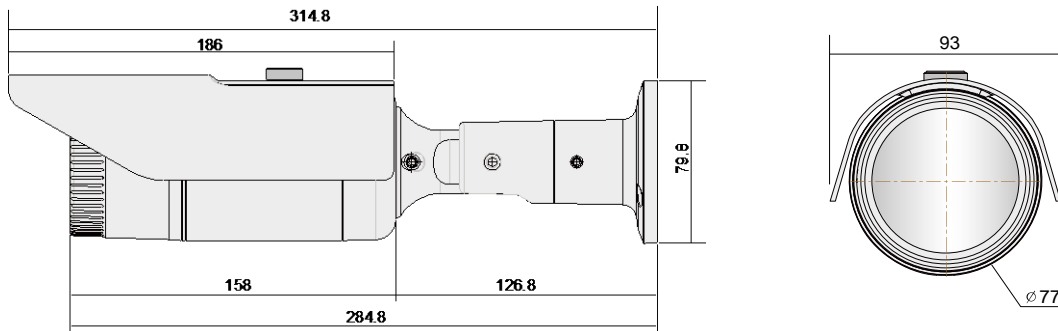

3Megapixel Full HD Network Indoor IR Bullet Camera

JDI140V1

Product Features

- ½.8" Sony STARVIS 3.21MP Image Sensor
- Triple Codec (H.264/MPEG4/MJPEG)
- Quad Stream
- Max 30fps@ 3MP(2052x1536)
- D-WDR, 3D-DNR, AGC, BLC
- Support Onvif 2.42Ver.
- Support POE
- 3~12mm Varifocal Lens
- IR LED : 40 units 850nm Infrared LED
- Night View Distance : 40m
- True Day & Night(ICR)
- True 3-Axis Easy Gimbal Bracket
- IP 67
- PAL

Dimensions

CAMERA SECTION

IMAGE	Image Sensor	Sony Starvis 3.21MP(1/2.8) Image Sensor
	Scan System	Progressive Scan
	Total Pixels	2065(H) x 1565(V), 3.21 Mega Pixels
	Effective Pixels	2048(H) x 1536(V), 3.15 Mega Pixels
	RAM/ROM	4Gbit DDR3/2Gbit Nand
Function	Day & Night	Auto/Day(Color)/Night(BW)
	Minimum Illumination	Color : 0.1 Lux/F1.2, BW : 0.01 Lux/F1.2, 0Lux/F1.2(IR on)
	S/N Ratio	More than 50dB
	Privacy	Area On/Off (4 Programmable Zone)
	WDR	DWDR (1~3Step)
	3D DNR	1~100
	SMART IR	Support
	Defog, HLC, LDC	YES
	Motion Detection	432 Zone (On/Off, 1~5Step)
	Elec. Shutter	Auto(1/30~1/30000), Suppress Rolling, Manual
	White Balance	Auto/Indoor/Outdoor/Fluorescent
	Gain Control	Controllable(1~100)
	Lens	Focal Length
Max Aperture		F 1.4
Angle of View		H:91.5°(Wide)~ V:30.2°(Tele)
Lens Type		Manual/Auto Iris (DC)
Mount Type		Board-in Type
Max. IR LEDs Length	40 IR LEDs	40M
Electrical Environmental	Power Supply	DC12[V] ±10% / POE Current Max 750mA
	Power Consumption	Max. 5W
	Operating Temp./Humidity	-10°C ~ +50°C /10%RH~95%RH
	Preservation Temp./Humidity	-20°C ~ +60°C /10%RH~95%RH
Mechanical	Dimension	Φ(90+137.9) X 105 mm
	Weight	Approx. 1100g
	IP rate	IP67