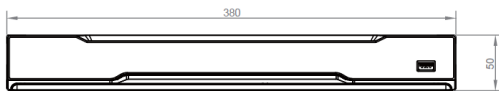

<SSN04PRG, SSN08PRG, SSN16PRG>

Ordering Information

Type	Part Number	Description
4 Channel NVR	SSN04PRG	4 Channel 1U 4 PoE 4K&H.265
8 Channel NVR	SSN08PRG	8 Channel 1U 8 PoE 4K&H.265
16 Channel NVR	SSN16PRG	16 Channel 1U 16 PoE 4K&H.265

Dimensions (mm)

Rear Panel

<SSN04PRG>

<SSN08PRG>

<SSN16PRG>